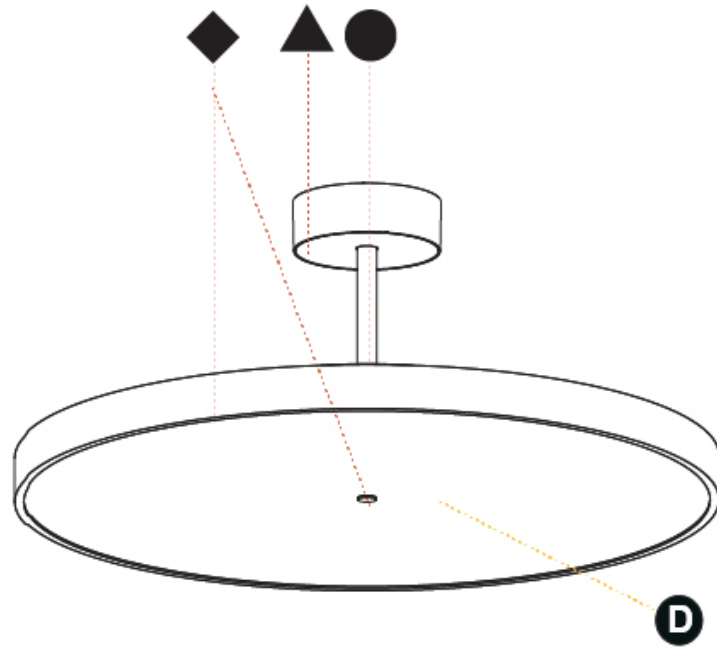

SIGN DIVA TUBE KORONA SUSPENSION

A300028-

PROJECT	_____
TYPE	_____
SPECIFIER	_____
QUANTITY	_____
DATE	_____

A