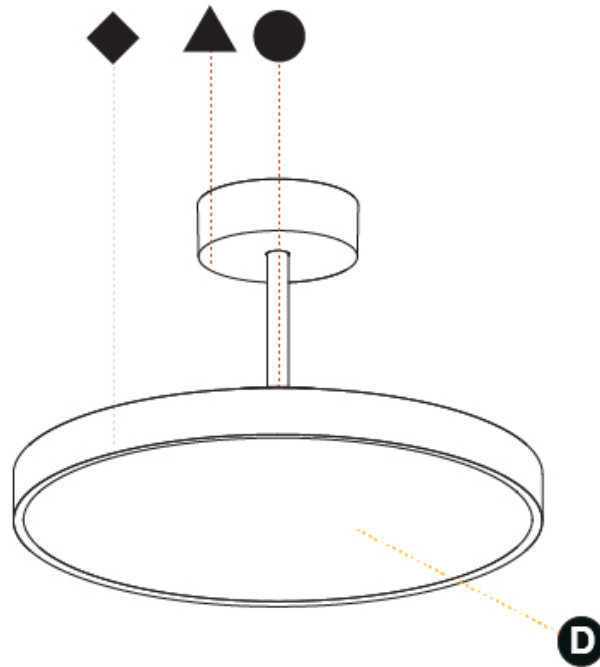

SIGN DIVA TUBE KORONA SUSPENSION

A300025-

PROJECT _____

TYPE _____

SPECIFIER _____

QUANTITY _____

DATE _____